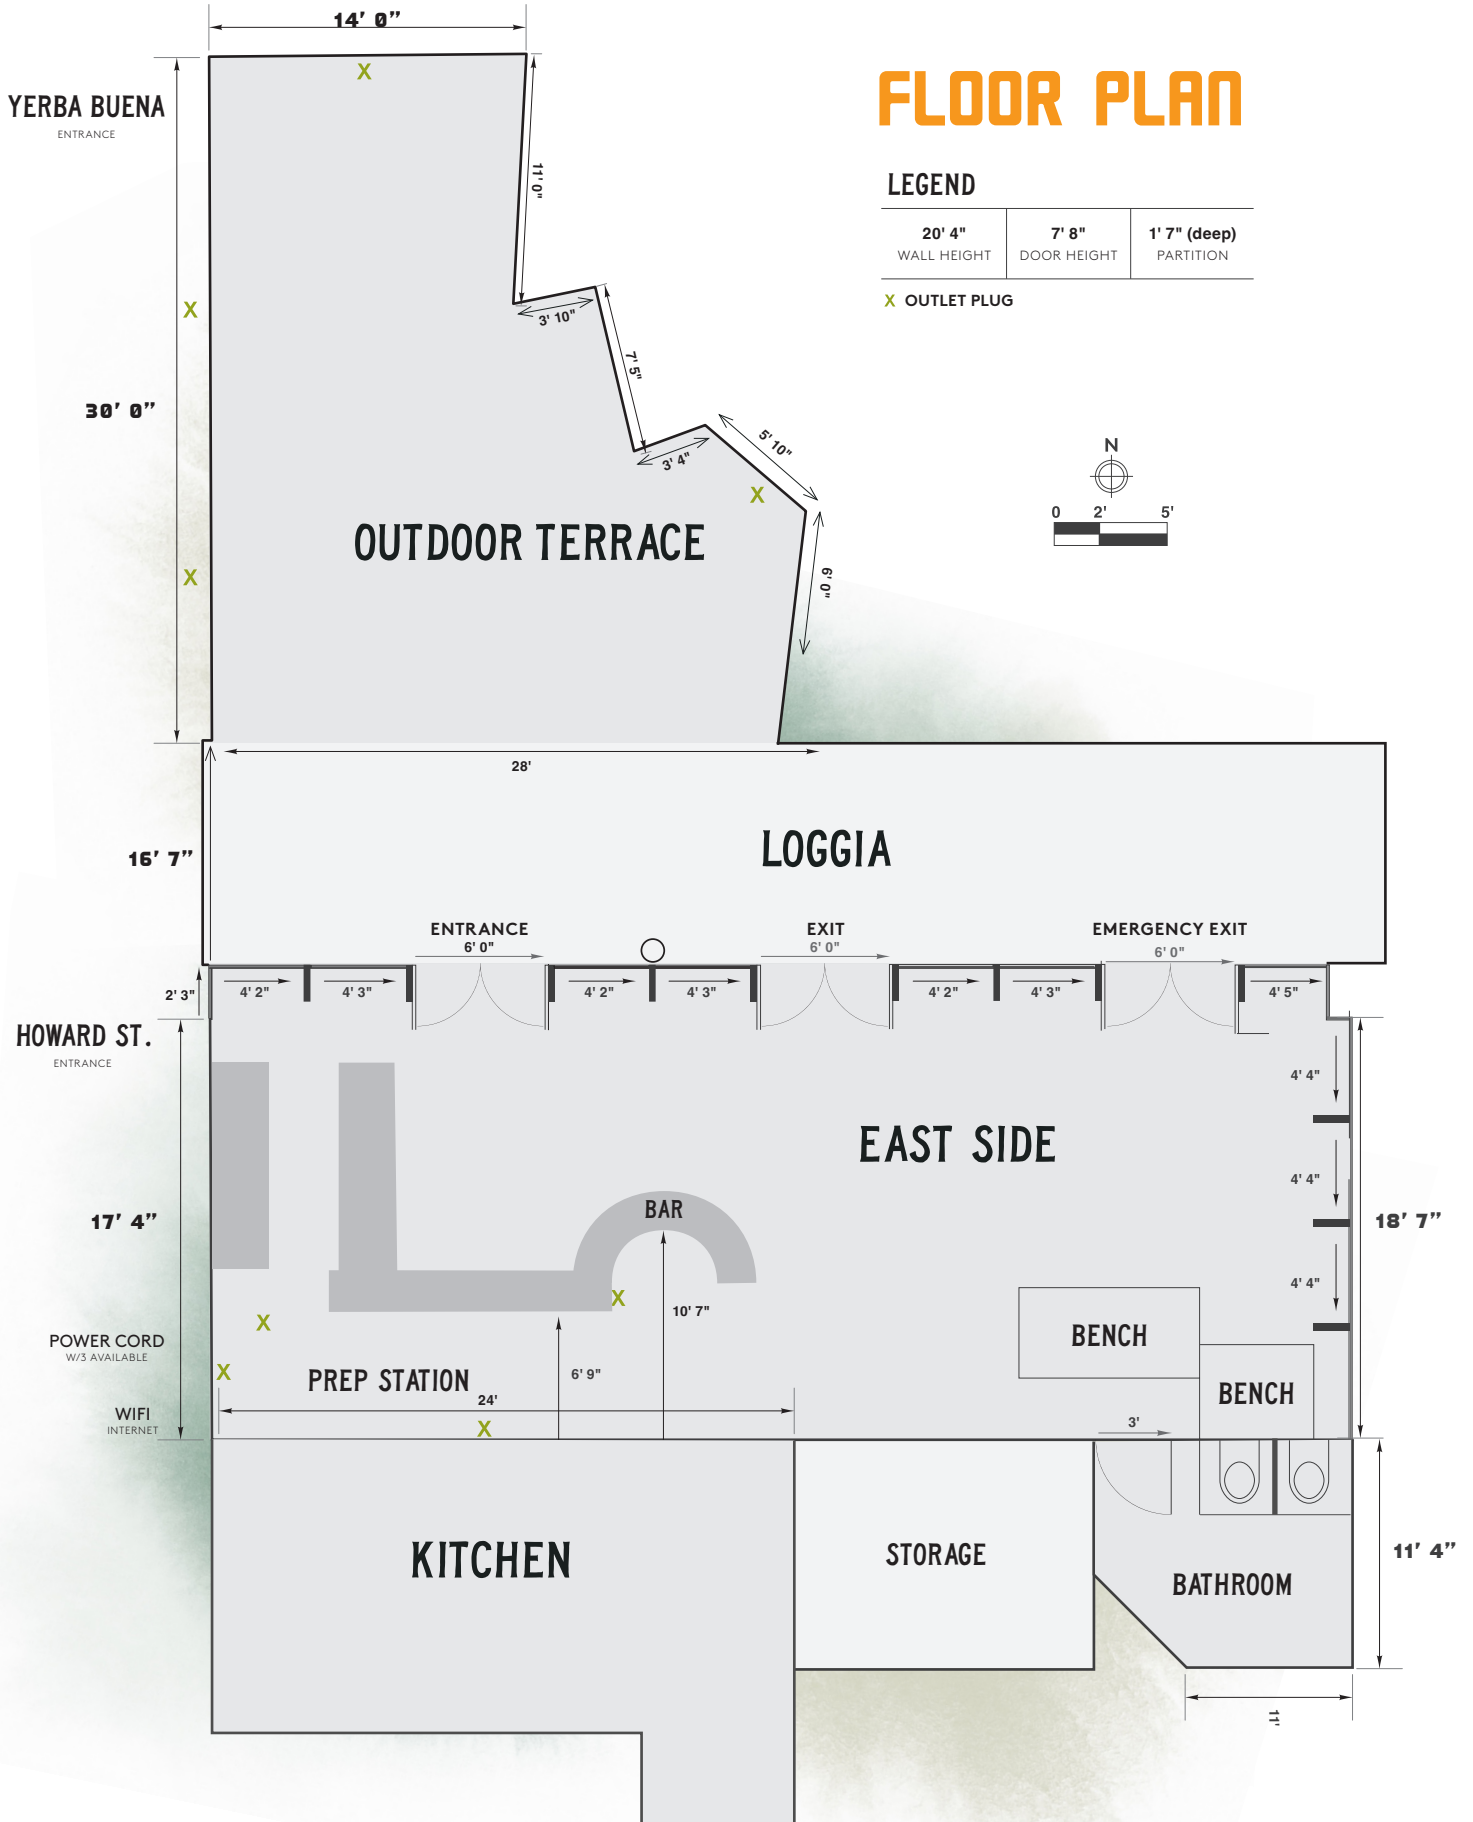

**FULL INDOOR**

Seated up to 50 | Standing up to 60

Please inquire about our semi-private East Side space standing up to 35.

**OUTDOOR TERRACE**

Seated up to 50 | Standing up to 60

**FULL VENUE BUYOUT**

Seated up to 125 | Standing up to 200+

# FLOOR PLAN

## LEGEND

20' 4"	7' 8"	1' 7" (deep)
WALL HEIGHT	DOOR HEIGHT	PARTITION

X OUTLET PLUG