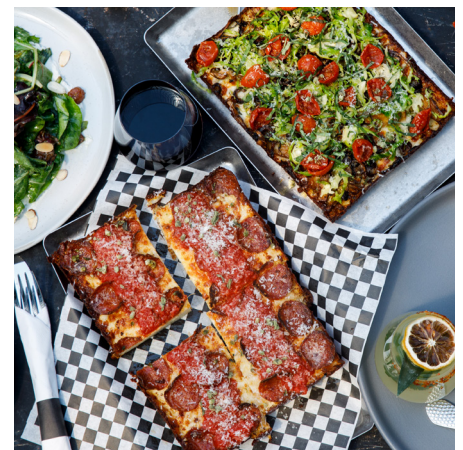

PRESENTATION CAPACITY

35 GUESTS SEATED
50 GUESTS STANDING