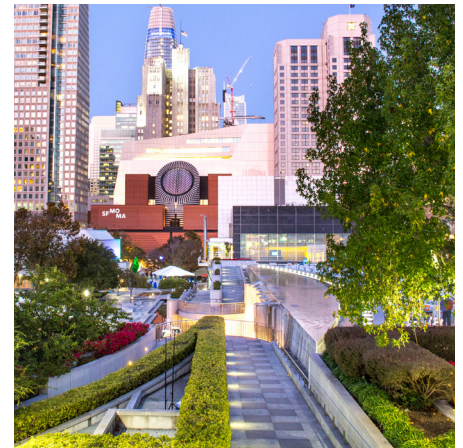

PRESENTATION CAPACITY

35 GUESTS SEATED
50 GUESTS STANDING